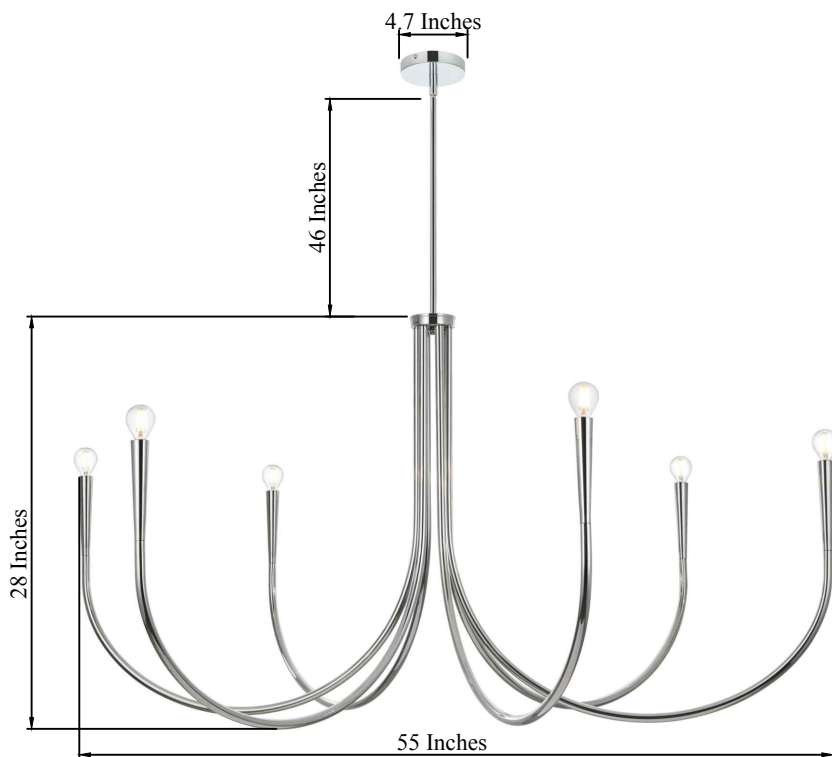

## Layne COLLECTION

Layne 6-Light Chrome Pendant Lamp

Chrome  
Item No:LD722D55C

### Dimensions

Canopy Size(in)	Ø 4.7" H1.0"
Chain/Rod Length	46"
Length	N/A
Width	Ø 55"
Height	28"
Maximum Height	76.2"

### Specifications

Finish	4 Finishes
Material	Metal
Glass Color	N/A
Type	Pendant Lamp
Hanging Device	Rod
Voltage	110-125V
Dimmable	Yes
Warranty	1Year Limited
Shipment Type	Small Parcel

### Bulb / Socket

Socket Type	E12
Number of Lights	6
Wattage/Bulb	40W
Included	No